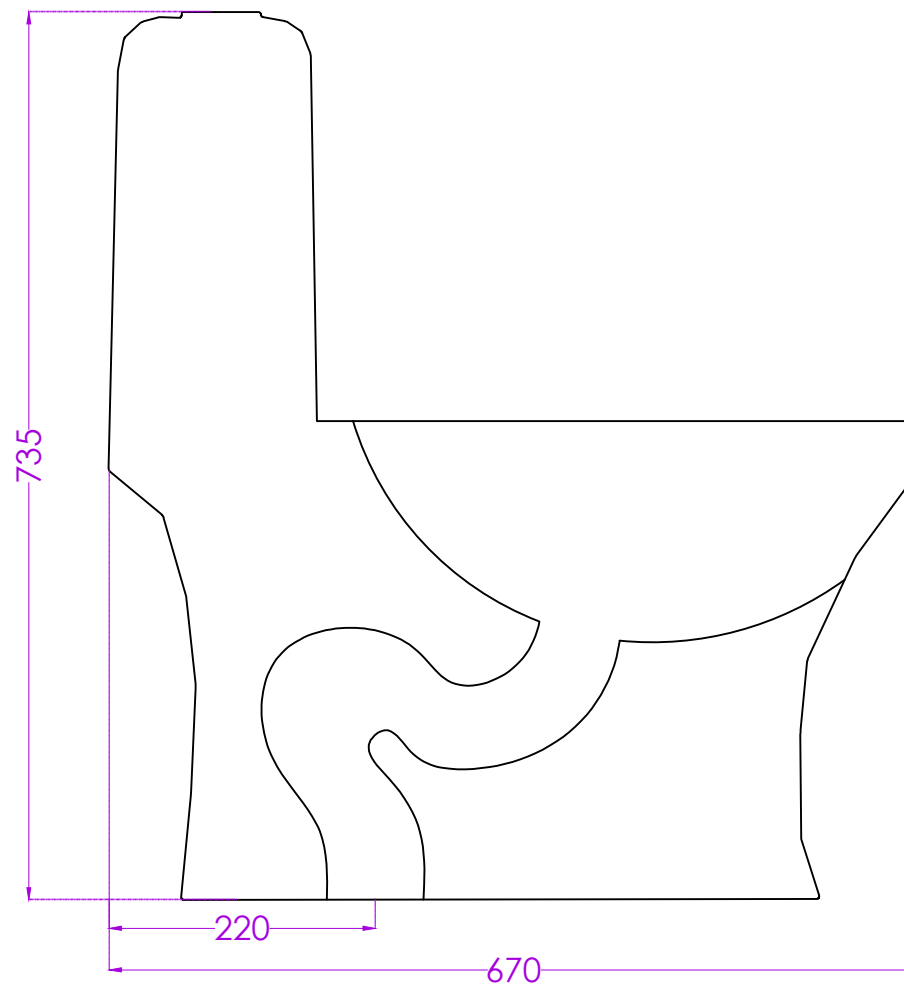

# TORO GERMFREE G4107PW0103

## 220MM OMNI SUITE

# JOHNSON

PLAN

SIDE