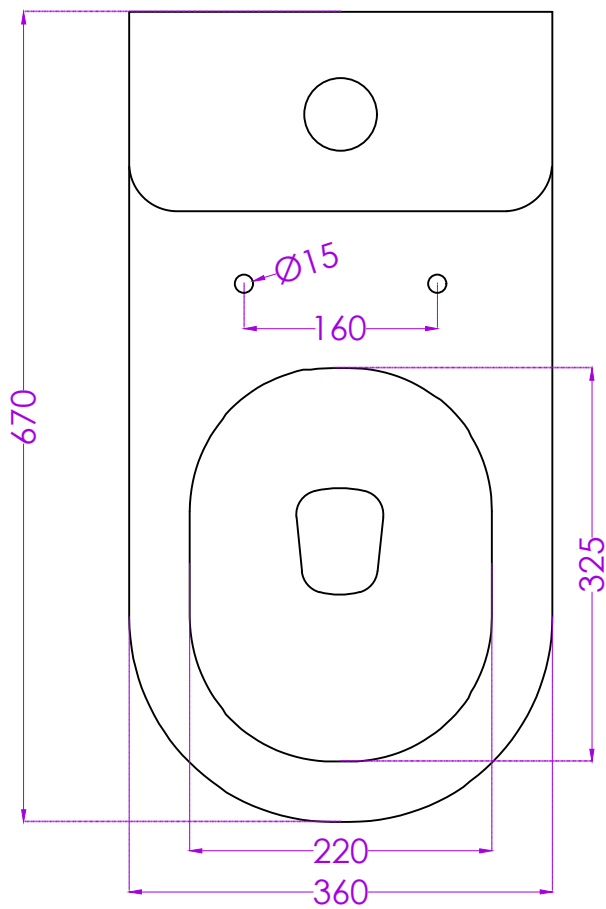

# TORO GERMFREE G4107PW0103

## 220MM OMNI SUITE

# JOHNSON

PLAN

SIDE